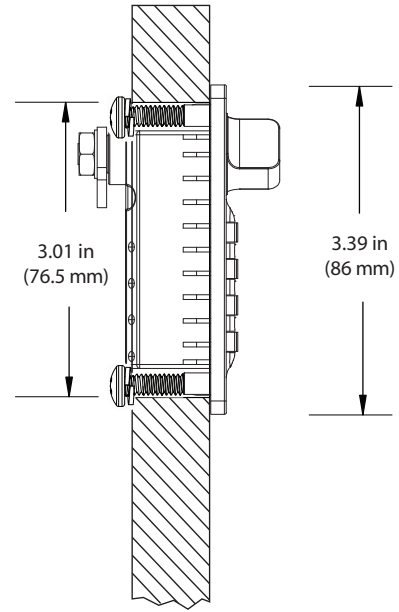

Dial Lock provides a mechanical solution to secure personal storage.

Dial Lock

- Dial combination operation
- All metal housing
- Vertical body style
- Recess mount
- Brushed nickel finish
- Cam locking mechanism
- Manage with laser cut Manager Keys
- Keyed alike per site
- Code retrieval tool for forgotten codes
- Replaceable core
- No batteries required
- Up to 5 year warranty

Top View

Side View

Front View